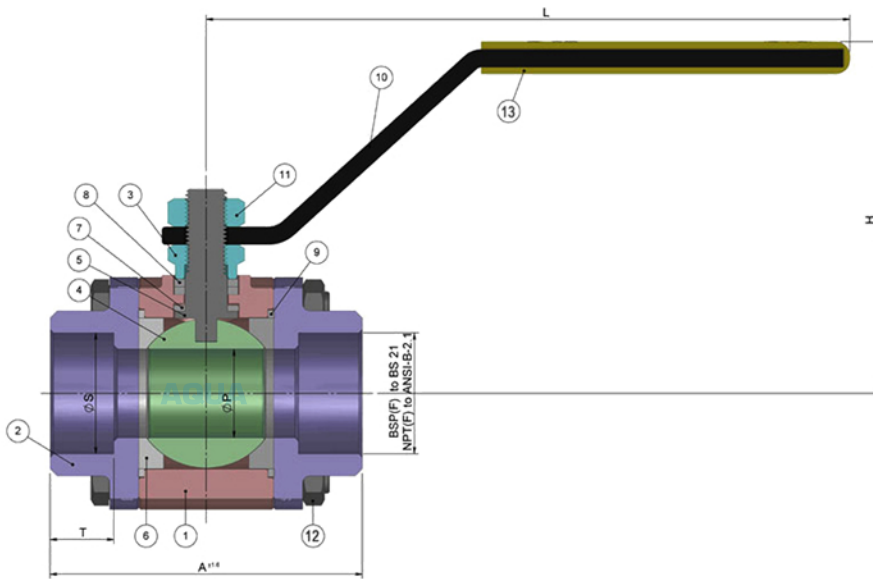

**Screwed End, Socket Weld, Butt Weld,
3 Piece, Reduced Port, Class 800, Size 15-50**

SERIES 71 - R3

SIZE	DIMENSIONAL DATA IN MM.						PRESSURE TEST GROUP	QTY	TAG NO.
	A	H	L	ØP	ØS (Socket Weld)	T			
15	65	75	110	9.5	21.8	10	A		
20	75	80	110	13	27.4	13			
25	88	85	175	19	34.1	13			
32	105	90	175	25	42.7	13	B		
40	115	95	180	32	49	13			
50	125	110	180	38	61	16			

Manufacturing Standard : BS 5351
Hydrostatic & Pneumatic : BS 5146

Test Class 800

Shell	211/182/152 kg/cm ² g
Seat Air	7 Kg/cm ² g
A-Group	71 kg/cm ² g
B-Group	51 kg/cm ² g

End Connections : Screwed, Socket, Butt Weld Ends.

NO.	PART NAME	MATERIAL											
		A	B	C	D	H	a	I	J	W	Y	Z	
1	Body	A	B	C	D	H	a	I	J	W	Y	Z	
2	Socket Weld End	A	B	C	D	H	a	I	J	W	Y	Z	
2a	Screwed End	A	B	C	D	H	a	I	J	W	Y	Z	
3	Gland	G	E	F	D	U	b	I	J				
4	Ball	G	E	F	D	U	b	I	J				
5	Stem	G	E	F	D	U	b	I	J				
6	Seat	PTFE					GFT						
7	Stem Seal	GFT											
8	Gland Packing	PTFE			GFT			GRAFOIL					
9	Body Seal	PTFE			GFT			GRAFOIL					
10	Lever	E					STEEL (PLATED)						
11	Lever Nut	STEEL											
12	Body Stud Nut	L	M	N	R	S	T						
13	PVC Grip	PVC											